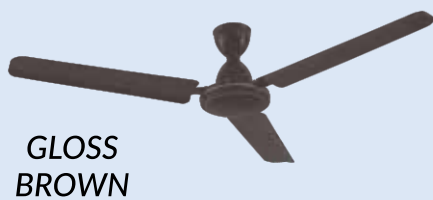

405 RPM Speed

50W Power Consumption

Double Ball Bearing

25% Electricity Saving

Colour	Sweep (mm)	Power (watt)	Input Voltage (v)	Speed* (RPM)	Air Delivery* CMM (m³/min)	LP (Rs.)
Ivory	1200	50	220-240	405	210	2680.00
Gloss Brown	1200	50	220-240	405	210	2680.00
Smoke Brown	1200	50	220-240	405	210	2680.00