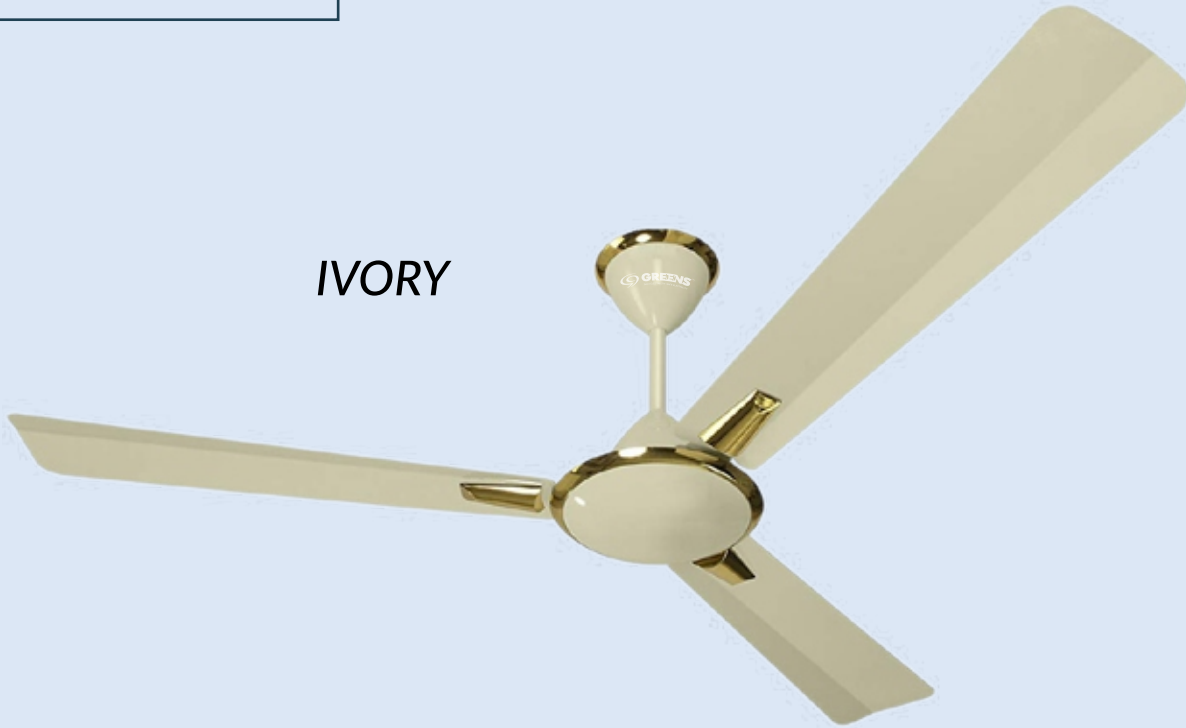

SMART

IVORY

2 Year warranty