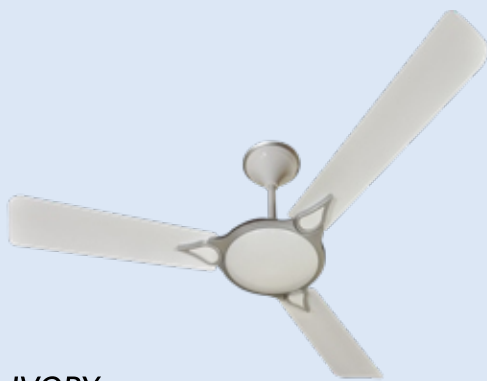

SHINE

2 Year
warranty

IVORY