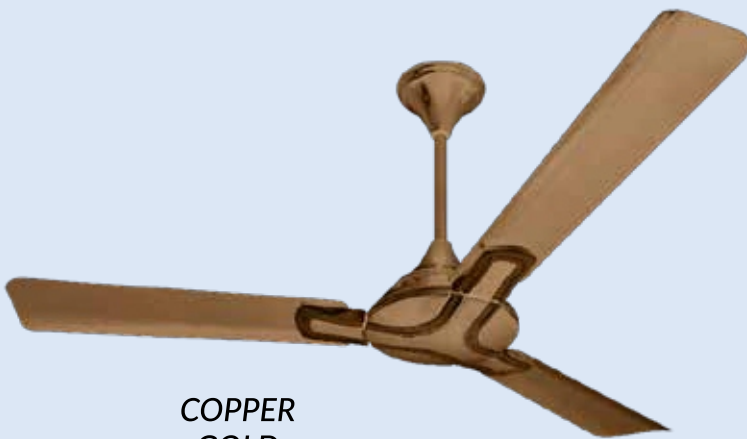

**COPPER
GOLD**

405 RPM
Speed

Double Ball
Bearing

100% Copper
Motor

Colour	Sweep (mm)	Power (watt)	Input Voltage (v)	Speed* (RPM)	Air Delivery* CMM (m³/min)	LP (Rs.)
Smoke Brown	1200	72	220-240	405	230	4485.00
Copper Gold	1200	72	220-240	405	230	4485.00

* Understandard Conditions