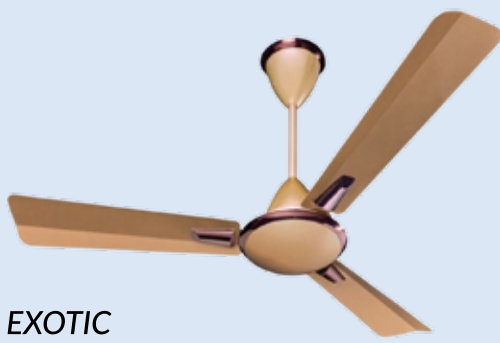

EXOTIC GOLD