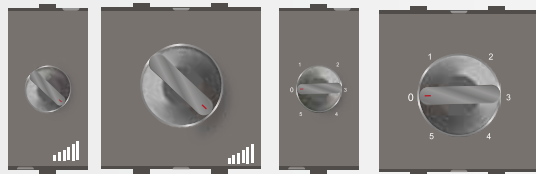

Shine

Modular
Series

MAKE YOUR
HOME STYLISH

CODE	PRODUCT	L.P. ₹		PKG
		WHITE	GUN GREY	
6 AMP SWITCHES 1 MODULE		WHITE	GUN GREY	
131101	6 AMP. 1 WAY SWITCH	46.00	55.00	20
131102	6 AMP. 2 WAY SWITCH	120.00	136.00	20
131104	BELL PUSH SWITCH	110.00	125.00	20
131105	BELL PUSH SWITCH WITH IN	144.00	163.00	20
6 AMP SWITCHES 2 MODULE		WHITE	GUN GREY	
131110	BELL PUSH SWITCH WITH IN	157.00	181.00	10
16 AMP SWITCHES 1 MODULE		WHITE	GUN GREY	
131111	16 AMP. 1 WAY SWITCH	138.00	148.00	20
131112	16 AMP. 2 WAY SWITCH	156.00	192.00	20
131113	16 AMP. 1 WAY SWITCH WITH IN	166.00	184.00	20
16 AMP SWITCHES 2 MODULE		WHITE	GUN GREY	
131114	16 AMP. 1 WAY SWITCH	184.00	221.00	10
25 AMP / 32 AMP SWITCHES 2 MODULE		WHITE	GUN GREY	
131119	25 AMP. MOTOR STARTER	617.00	701.00	10
131118	32 AMP. DP SWITCH WITH IN	308.00	346.00	10

Shine

Modular Series

CODE	PRODUCT	L.P. ₹		PKG
		WHITE	GUN GREY	
6 AMP SOCKET		WHITE	GUN GREY	
131124	6 AMP. 2 PIN SOCKET 1 M	86.00	95.00	20
131120	6 AMP. 2 IN 1 SOCKET	88.00	89.00	10
131122	6 AMP. 3 PIN SOCKET	88.00	89.00	10
16 AMP SOCKET		WHITE	GUN GREY	
131125	6 & 16 AMP. UNIVERSAL SOCKET	182.00	206.00	10
DIMMERS & REGULATORS		WHITE	GUN GREY	
131133	DIMMER 450 WATT 1 M	265.00	305.00	20
131135	DIMMER 650 WATT 2 M	351.00	405.00	10
131129	4 STEP REGULATOR 1 M	326.00	350.00	20
131131	5 STEP REGULATOR 2 M	391.00	415.00	10
SUPPORTING MODULES		WHITE	GUN GREY	
131145	INDICATOR	90.00	108.00	20
131140	COMPUTER JACK RJ45	395.00	435.00	10
131137	TELEPHONE JACK RJ 11-2 LINE	123.00	143.00	10
131146	BLANK PLATE	23.00	32.00	40
SINGLE POLE MINI TRIP		WHITE	GUN GREY	
131152	6 AMP. SINGLE POLE MCB	426.00	420.00	10
131153	10 AMP. SINGLE POLE MCB	426.00	420.00	10
131154	16 AMP. SINGLE POLE MCB	426.00	420.00	10
131155	20 AMP. SINGLE POLE MCB	426.00	420.00	10
131156	25 AMP. SINGLE POLE MCB	426.00	420.00	10
131157	32 AMP. SINGLE POLE MCB	426.00	420.00	10