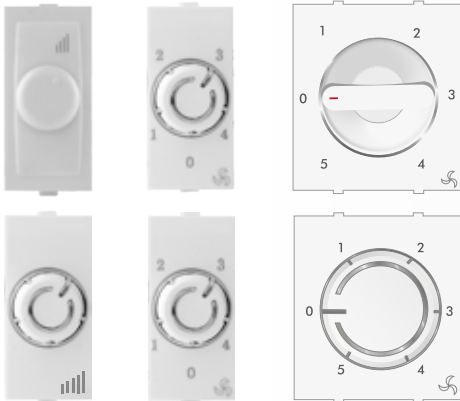

CODE	PRODUCT	L.P. ₹			PKG
		WHITE	GRAPHITE GREY	JET BLACK	
6 AMP SOCKET					
130124	6 AMP 2 PIN SOCKET	61.00			20
130122	6 AMP 3 PIN SOCKET	61.00	70.00	70.00	20

CODE	PRODUCT	L.P. ₹			PKG
		WHITE	GRAPHITE GREY	JET BLACK	
SOCKET 2 MODULE					
130125	6 & 16 AMP SOCKET	147.00	170.00	170.00	10
130127	6 & 16 AMP SOCKET (PORCELAIN)	147.00			10
130128	25 AMP UNIVERSAL SOCKET	147.00			10

CODE	PRODUCT	L.P. ₹			PKG
		WHITE	GRAPHITE GREY	JET BLACK	
DIMMER & REGULATORS					
130133	DIMMER 450 WATT 1M	212.00	260.00	260.00	10
130129	4 STEP REGULATOR 1M	243.00	320.00	320.00	10
130131	5 STEP REGULATOR 2M	299.00	380.00	380.00	10
130134	DIMMER 450W 1M (CHROME)	222.00			10
130130	4 STEP REGULATOR 1M (CHROME)	254.00			10
130132	5 STEP REGULATOR 2M (CHROME)	320.00			10

CODE	PRODUCT	L.P. ₹			PKG
		WHITE	GRAPHITE GREY	JET BLACK	
SUPPORTING MODULES					
130145	6 AMP INDICATOR	64.00	85.00	85.00	20
130144	10/16 AMP KITKAT FUSE	138.00			10
130143	TV ANTENNA SOCKET	81.00	100.00	100.00	10
130137	RJ11 - 2 LINE TELE JACK 1M	84.00	110.00	110.00	10
130140	RJ45 JACK WITH SHUTTER 1M	314.00	350.00	350.00	10
130138	USB CHARGER 1M	810.00	820.00	820.00	10
130146	BLANK PLATE	19.00	22.00	22.00	50