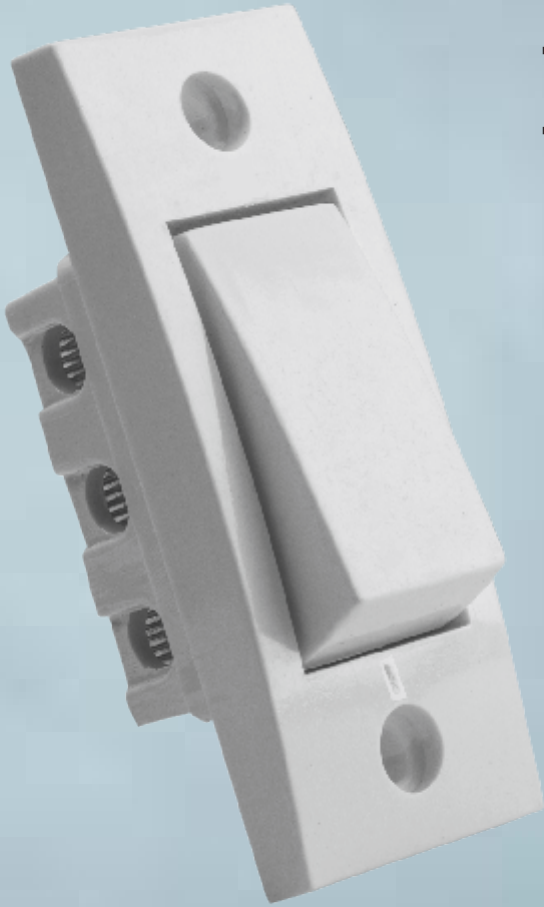

Keep the oceans blue,
the planet green, and
the home safe

**SUPER
NON-MODULAR**