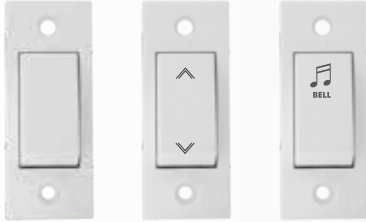

CODE	PRODUCT	L.P. ₹	PKG
6 AMP. SWITCHES 1 MODULE			
139101	6 AMP. 1 WAY SWITCH	26.00	20
139102	6 AMP. 2 WAY SWITCH	47.00	20
139104	6 AMP. BELL PUSH	41.50	20